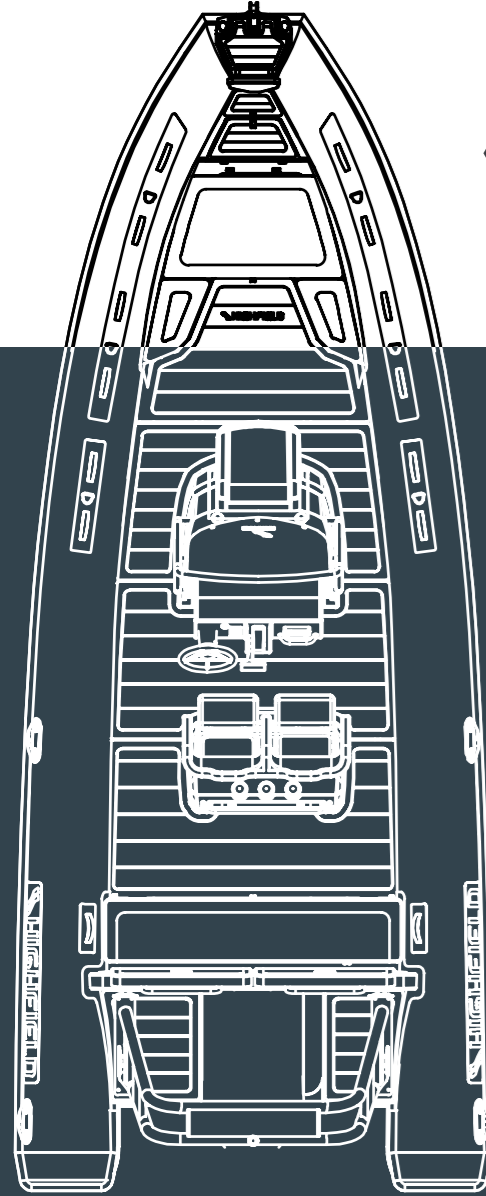

SPORT 700

THE SPORT 700 IS A BOAT AT HOME WHEN THE WEATHER GETS UP. THE 26 DEGREE DEADRISE HULL EATS THE CHOP AND KEEPS YOU AND YOUR FAMILY DRY AND SECURE IN ALL CONDITIONS.

STANDARD FEATURES

- ORCA® Hypalon or PVC tube
- Welded seams (PVC)
- Flush mount non-return valves
- High tensile chromated & powder coated aluminum hull
- Self-draining deck
- Integrated rear seat with cushion
- Integrated transom supports
- Lifting points and towing eyes
- Brushed foam teak finish deck
- Heavy duty rubbing strake
- Keel guard
- Highfield dry bag
- Foot pump & repair kit
- Electrical pack for boat & console
- Carbon dash for console
- Platform with ladder
- Sundeck
- Roll bar
- Shower kit

OPTIONAL EXTRAS

- Bimini

COLOUR SCHEMES

OVERALL LENGTH	719cm	23'7"
INTERNAL LENGTH	538cm	17'8"
OVERALL WIDTH	293cm	9'7"
INTERNAL WIDTH	170cm	5'7"
DEADRISE	26°	
TUBE DIAMETER	58cm	23"
NUMBER OF AIR CHAMBERS	6	
MAXIMUM LOAD	1503kg	3312lbs
MAXIMUM PEOPLE	14	
BOAT WEIGHT**	1023kg	2255lbs
MAXIMUM POWER	250hp	
ENGINE SHAFT	XL	
FUEL TANK	285l	
DESIGN CATEGORY	C	

** boat, console, standard seating, platform & shower kit only